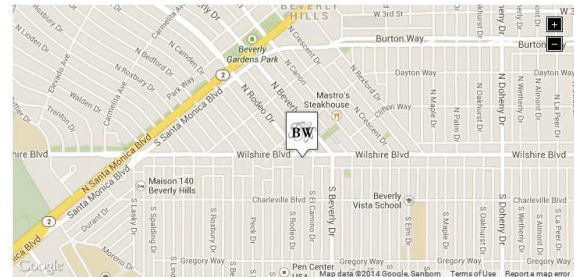

*Please [click here](#) for additional information.)*

The Beverly Wilshire, Beverly Hills (A Four Seasons Hotel) is a historic Beverly Hills luxury hotel located on Wilshire Boulevard between Rodeo Drive and El Camino Drive. Valet parking entrance is located on El Camino Drive, one block east of Rodeo Drive.

**Driving Directions**

---

**Via North Bound San Diego Freeway (405)**

- Travel north on the (405) San Diego Freeway
- Exit Wilshire Boulevard – East (to Westwood)
- Travel approximately 3 miles on Wilshire Boulevard
- Pass Rodeo Drive and move to the far right lane
- Turn right on El Camino Drive
- Make an immediate right through the green iron gates into the Hotel driveway for valet parking

**Via South Bound San Diego Freeway (405)**

- Travel south on the (405) San Diego Freeway
- Take the Wilshire Boulevard East exit and merge onto Wilshire Boulevard for approximately 3.5 miles
- Pass Rodeo Drive and move to the far right lane
- Turn right on El Camino Drive
- Make an immediate right through the green iron gates into the Hotel driveway for valet parking

**Via West Bound on the Santa Monica Freeway (10) – From Downtown LA**

- Travel west on the (10) Santa Monica Freeway
- Take the Venice Boulevard Exit towards La Cienega Boulevard, take slight right onto Cadillac Avenue
- Take 1<sup>st</sup> right onto La Cienega Boulevard
- Turn left onto Wilshire Boulevard
- Turn left onto El Camino Drive
- Make an immediate right through the green iron gates into the Hotel driveway for valet parking